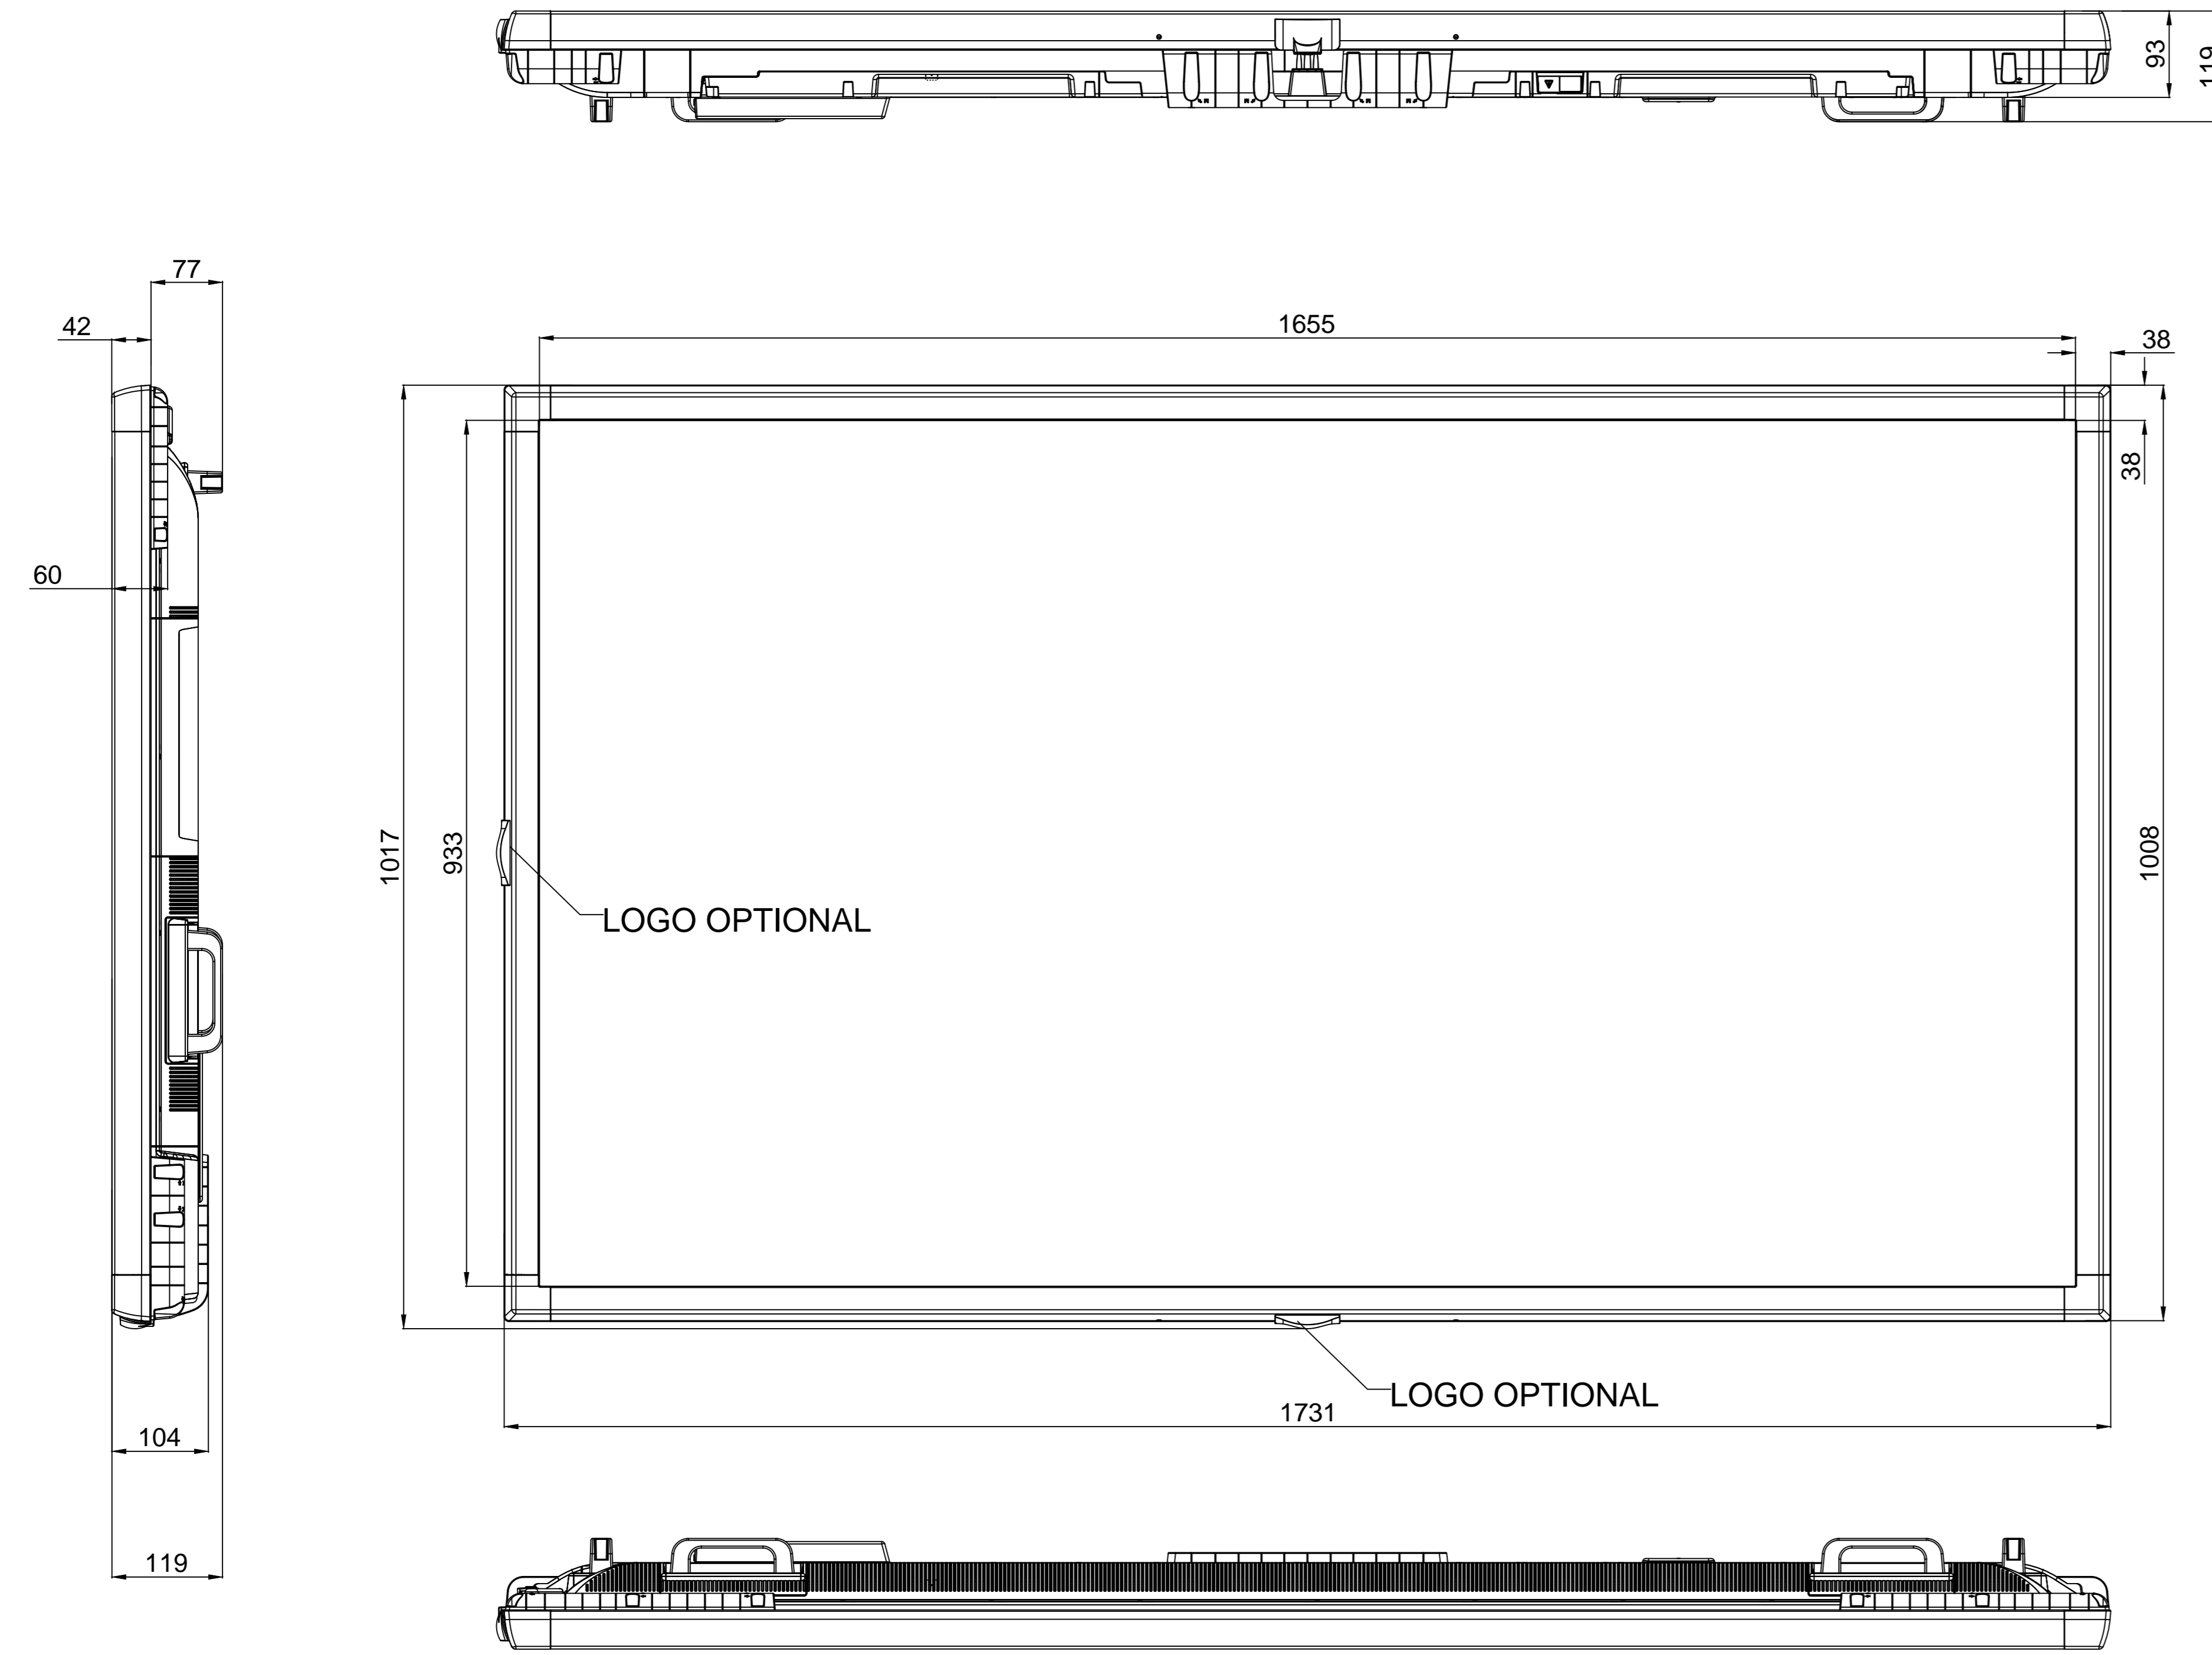

REV.NO	DATE/TARİH	NOTES/AÇIKLAMALAR
1	04.10.2018	FORMAT DÜZENLENDİ
2		
3		

MODEL	DIMENSIONS (mm)		
	WIDTH mm	DEPTH mm	HEIGHT mm
75495 IFPD			
PRODUCT	1731	119	1008
PACKAGING	1990	265	1227

TOLERANCES	K	NAME:	REV:
0.00/50.00	±0.10	75495 IFPD	R01
50.01/100.00	±0.30	CREATED : HÜSEYİN ÇİFTÇİ	DATE: 04.10.2018
100.01/250.00	±0.50	LAST REV. : NİHAT ÖZTEN	SHEET: 1 / 1
250.01/500.00	±0.75	CHECK : HAKAN KÖYUNCUOĞLU	SCALE : 1
500.01/1000.00	±1.00	APPRV. : DENİZ ÇETİNYÜREK	
1000.01/2500.00	±1.50		
ANGLES	±0.5°	VESTEL VESTEL ELECTRONICS / DIGITAL PRODUCTS OPERATIONS MANİSA/TURKIYE TEL:+90.236.2130660 FAX:+90.236.2130512	