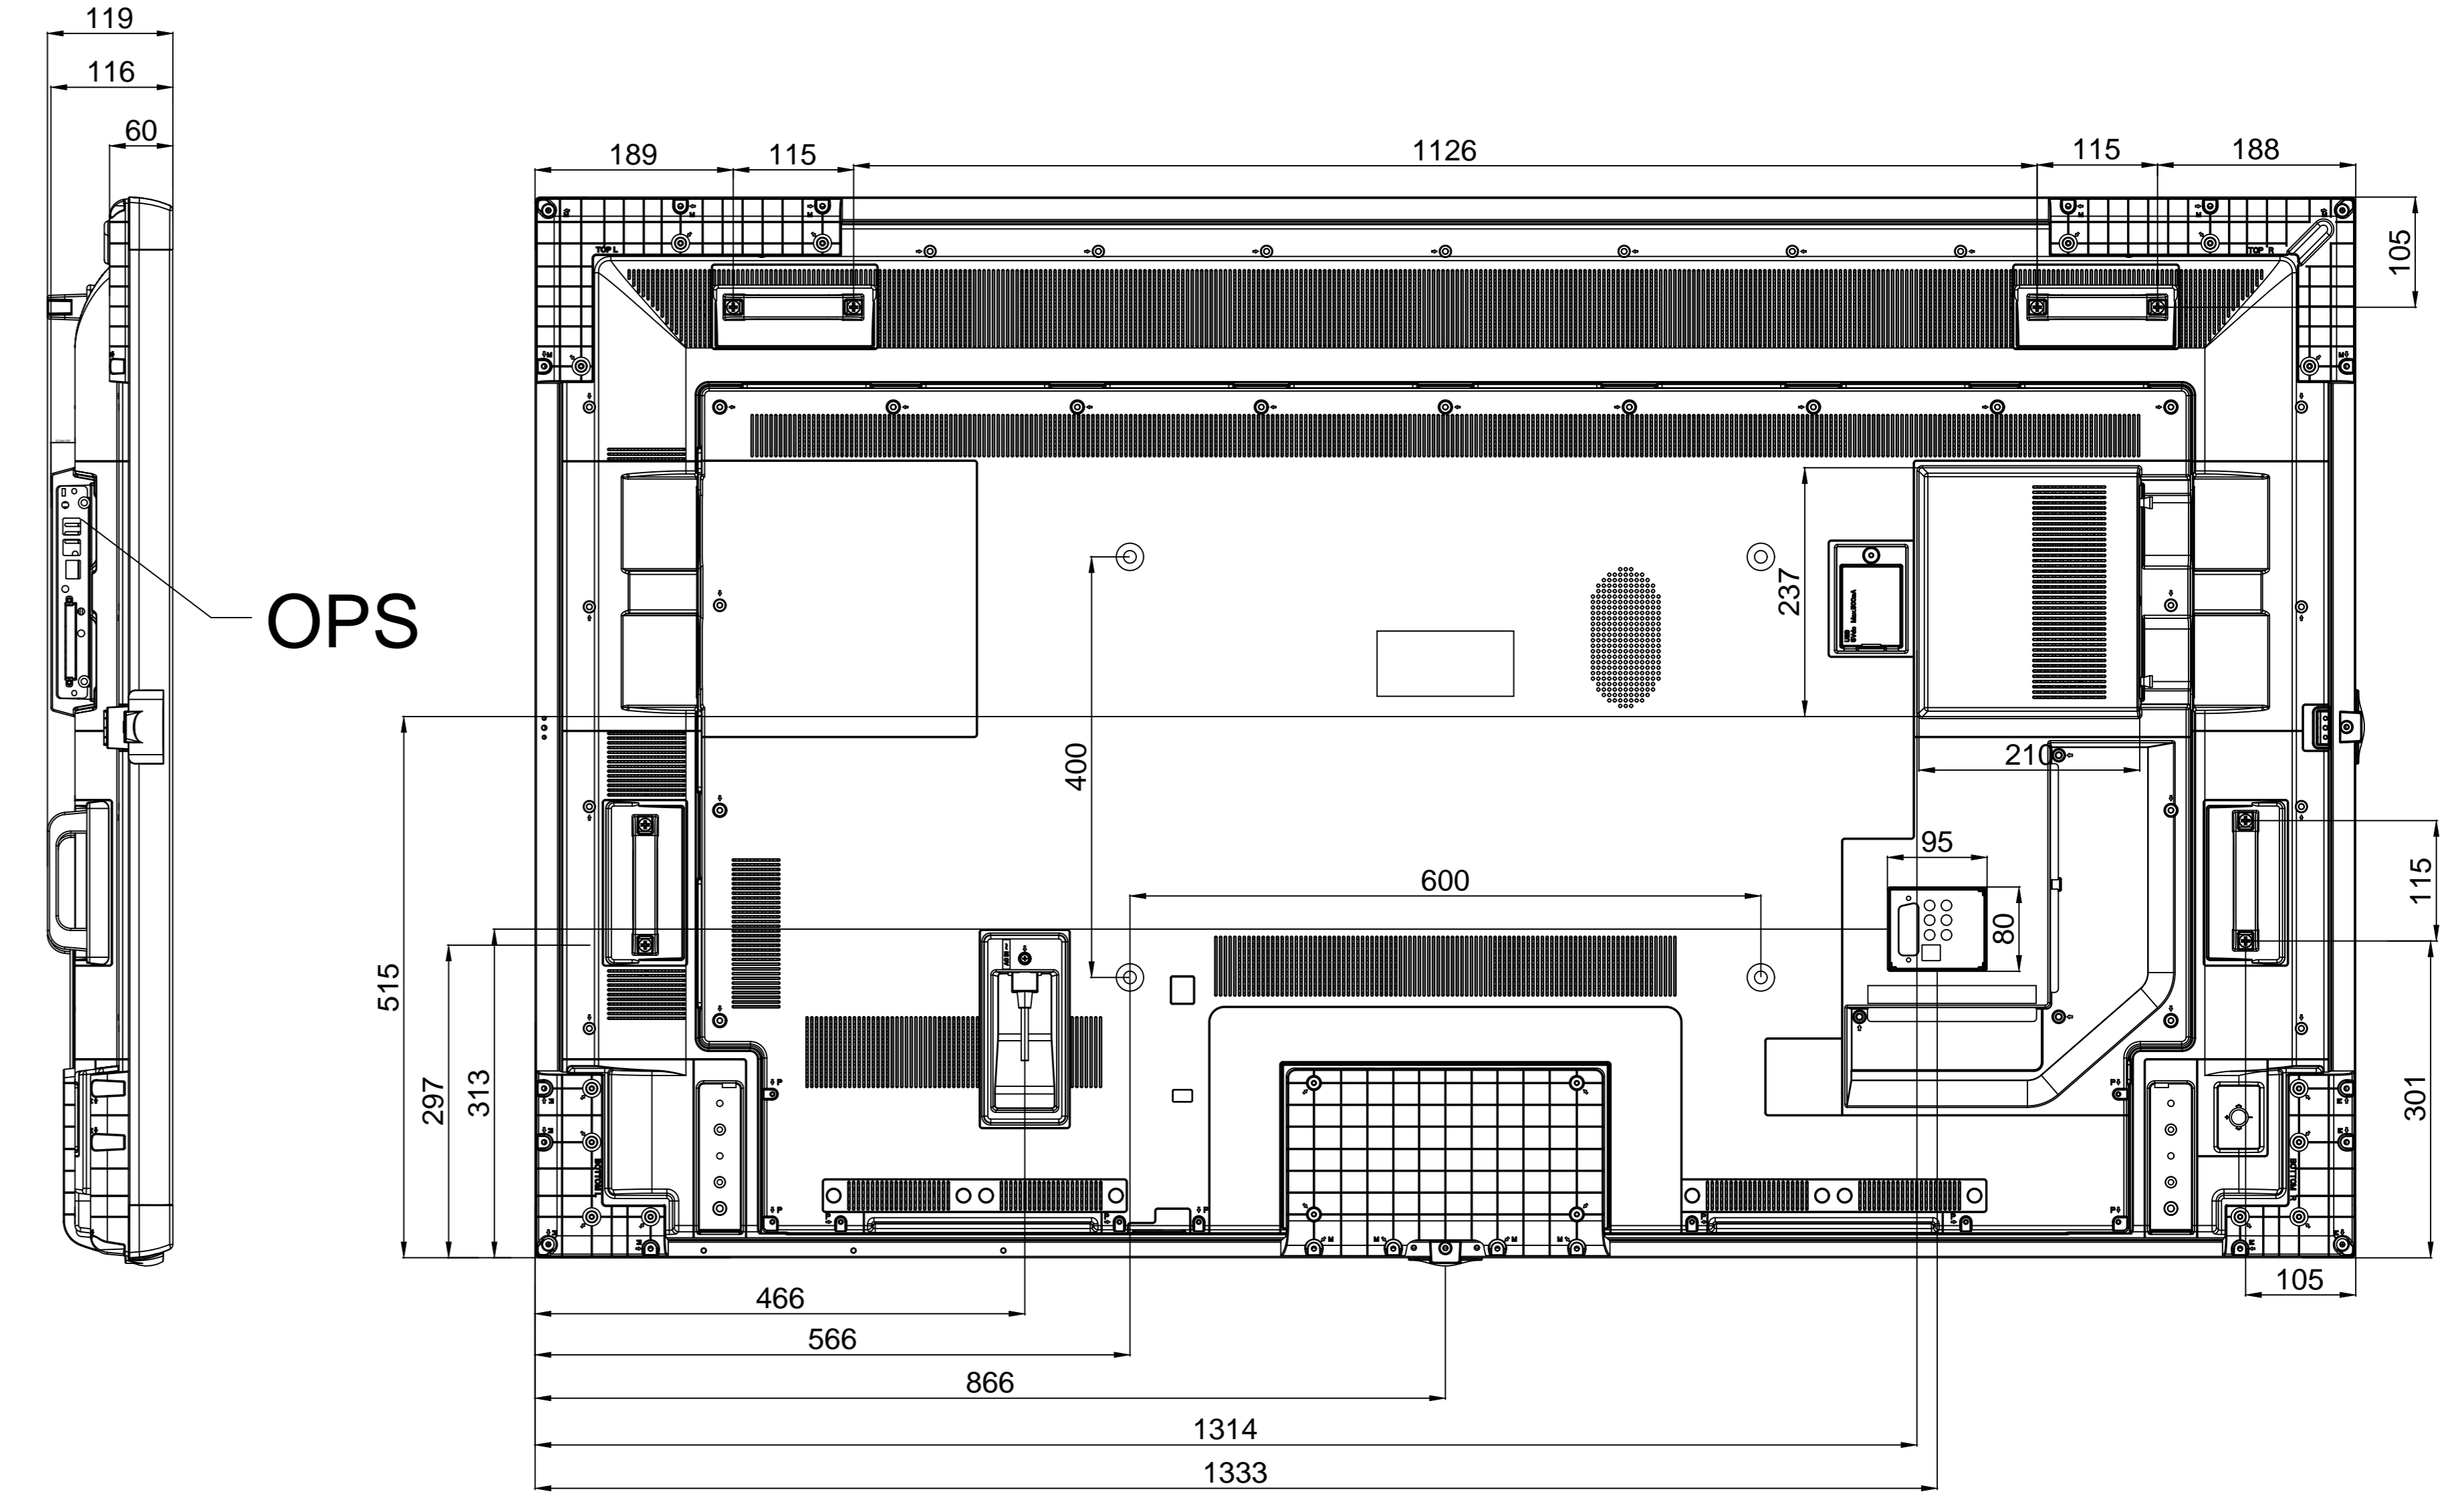

REV.NO	DATE/TARİH	NOTES/AÇIKLAMALAR
1	04.10.2018	FORMAT DÜZENLENDİ
2		
3		

MODEL	DIMENSIONS (mm)		
	WIDTH mm	DEPTH mm	HEIGHT mm
75495 IFPD			
PRODUCT	1731	119	1008
PACKAGING	1990	265	1227

TOLERANCES	K	NAME:	REV:
0.00/50.00	±0.10	75495 IFPD	R01
50.01/100.00	±0.30	CREATED : HÜSEYİN ÇİFTÇİ	DATE: 04.10.2018
100.01/250.00	±0.50	LAST REV. : NİHAT ÖZTEN	SHEET: 1 / 1
250.01/500.00	±0.75	CHECK : HAKAN KÖYUNCUOĞLU	SCALE : 1
500.01/1000.00	±1.00	APPRV. : DENİZ ÇETİNYÜREK	
1000.01/2500.00	±1.50		
ANGLES	±0.5°	VESTEL VESTEL ELECTRONICS / DIGITAL PRODUCTS OPERATIONS MANİSA/TURKIYE TEL:+90.236.2130660 FAX:+90.236.2130512	